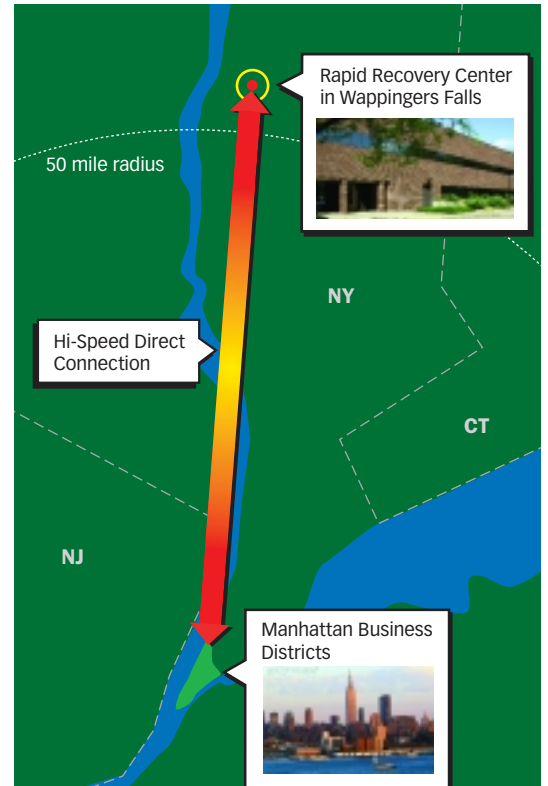

Business Continuity Solutions

Cervalis

IT Infrastructure Solutions

Rapid Recovery: Direct to New York City

For any company in New York City, a prolonged disruption of service could have a potentially devastating impact on business. Regardless of the situation, customers expect supplies and services to continue—or, at the very least, to resume rapidly. For the company that is able to provide operational continuity, it can be a major competitive advantage.

Cervalis: A Direct Link To New York City

Cervalis now offers New York City businesses direct network connectivity, making rapid recovery more efficient and more affordable than ever before. With a direct connection from the Cervalis Rapid Recovery Center in Dutchess County, New York to a major communications hub in downtown Manhattan, we're able to offer New York City businesses complete system protection—and complete peace of mind.

Making Rapid Recovery A Reality

Whether it's a power outage, network outage, weather-related disaster, terror attack, human error, whatever the situation, Cervalis' rapid

recovery approach acts as an extension of your primary operations facility, enabling rapid recovery of your mission-critical IT and Internet applications.